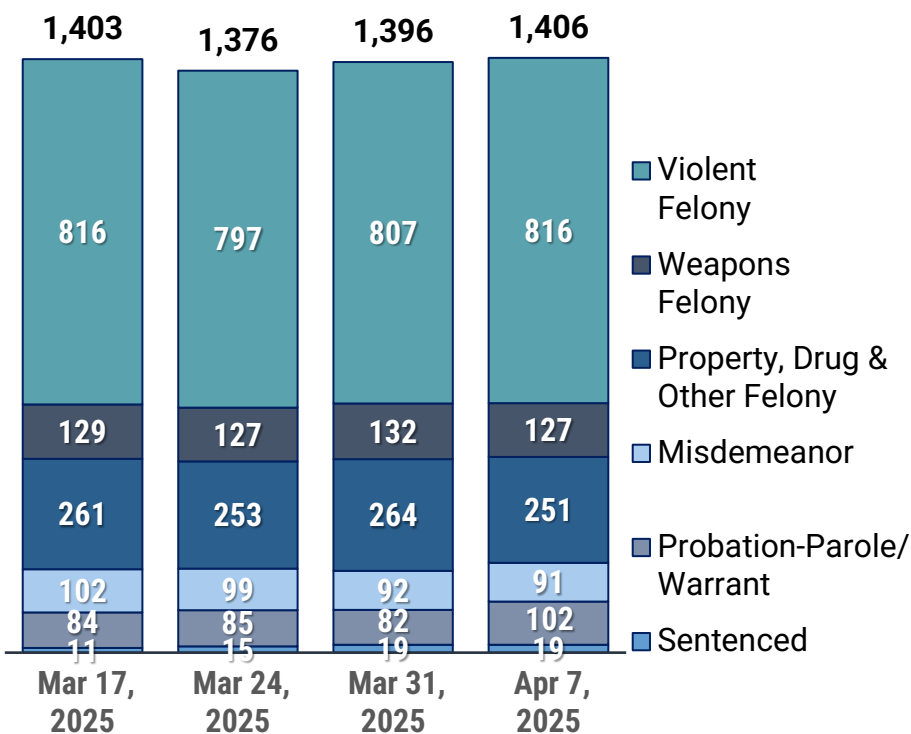

# OPSO INMATE POPULATION SNAPSHOT

### Inmates in Orleans Parish Sheriff's Office Custody – Four Week Trend

The inmate population continued to grow and was 1,406 on April 7, 2025, up 10 inmates from the week before and 30 from two weeks earlier.

Inmates averaged 273 days or 9 months in custody.

Inmates with felony charges made up more than 90% of the inmate population.

The biggest segment of the population was 816 inmates held for pending violent felony charges who made up 58% of the population and spent an average of 384 days or 12.6 months in jail.

The most common type of charge holding inmates in custody was homicide. There were 229 inmates held for homicide whose average time in custody was 682 days, nearly two years (22.4 months).

Specific homicide offenses included 16 charged with 1<sup>st</sup> degree murder, 208 charged with 2<sup>nd</sup> degree murder, and 5 charged with manslaughter.