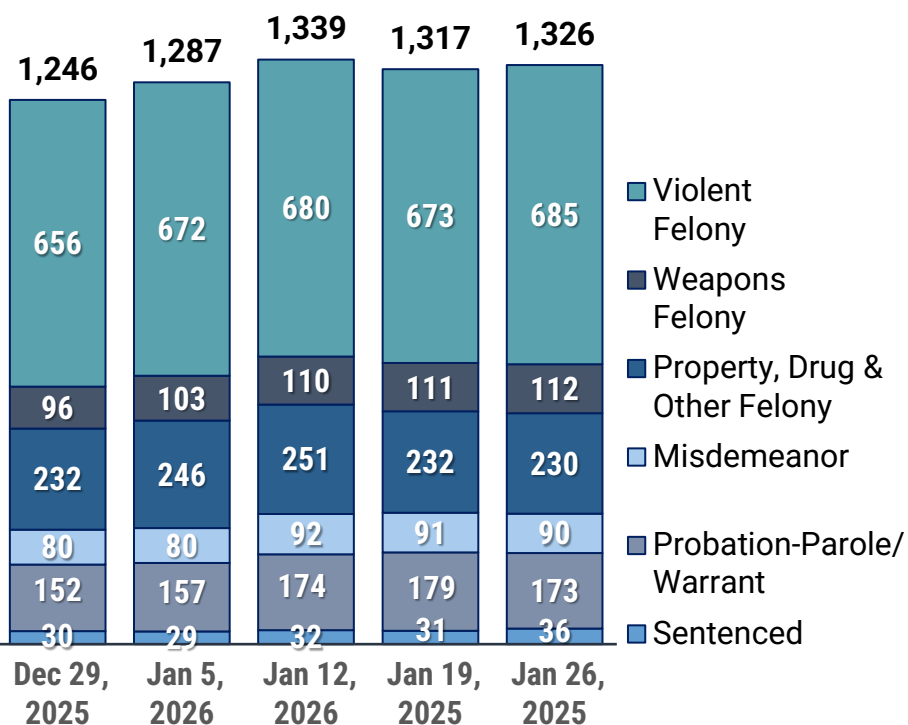

OPSO INMATE POPULATION SNAPSHOT

JANUARY 26, 2026

Inmates in Orleans Parish Sheriff's Office Custody – Five Week Trend

The number of inmates held by the Orleans Parish Sheriff's Office remained above 1,300 for the third consecutive week with 1,326 in custody on January 26, 2026.

There were 12 more inmates held for violent felonies compared to the week before.

There were 141 female inmates who made up 11% of the inmate population.

Both male and female inmates were an average of 35 years old.

The average time that inmates had been in OPSO custody was 228 days, 7 and a half months.

There were 132 inmates who had been in custody for 7 days or less that made up 10% of the population.

The 245 inmates that had been in custody more than 1 year made up 18% of the population and included 82 inmates who had spent more than 2 years in OPSO custody.

The largest segment of the inmate population was 204 with open homicide cases who made up 15% of those held in custody. Homicide defendants had been in custody an average of 580 days, 19 months each.

Thirteen percent (13%) of inmates were held for a probation/parole hold or a warrant requiring them to remain in custody. They had been in custody an average of 138 days (4.5 months).